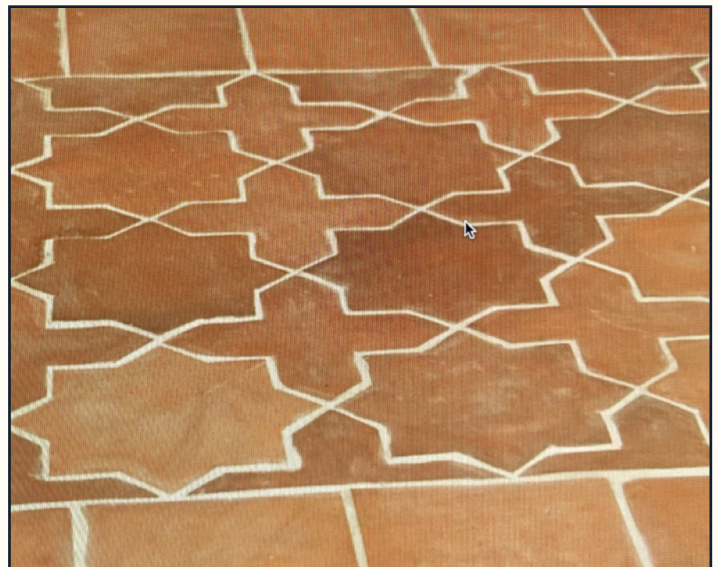

TERRA COTTA TILE
Mission Tile West
South Pasadena, Calif.
(626) 535-9655 • missiontilewest.com